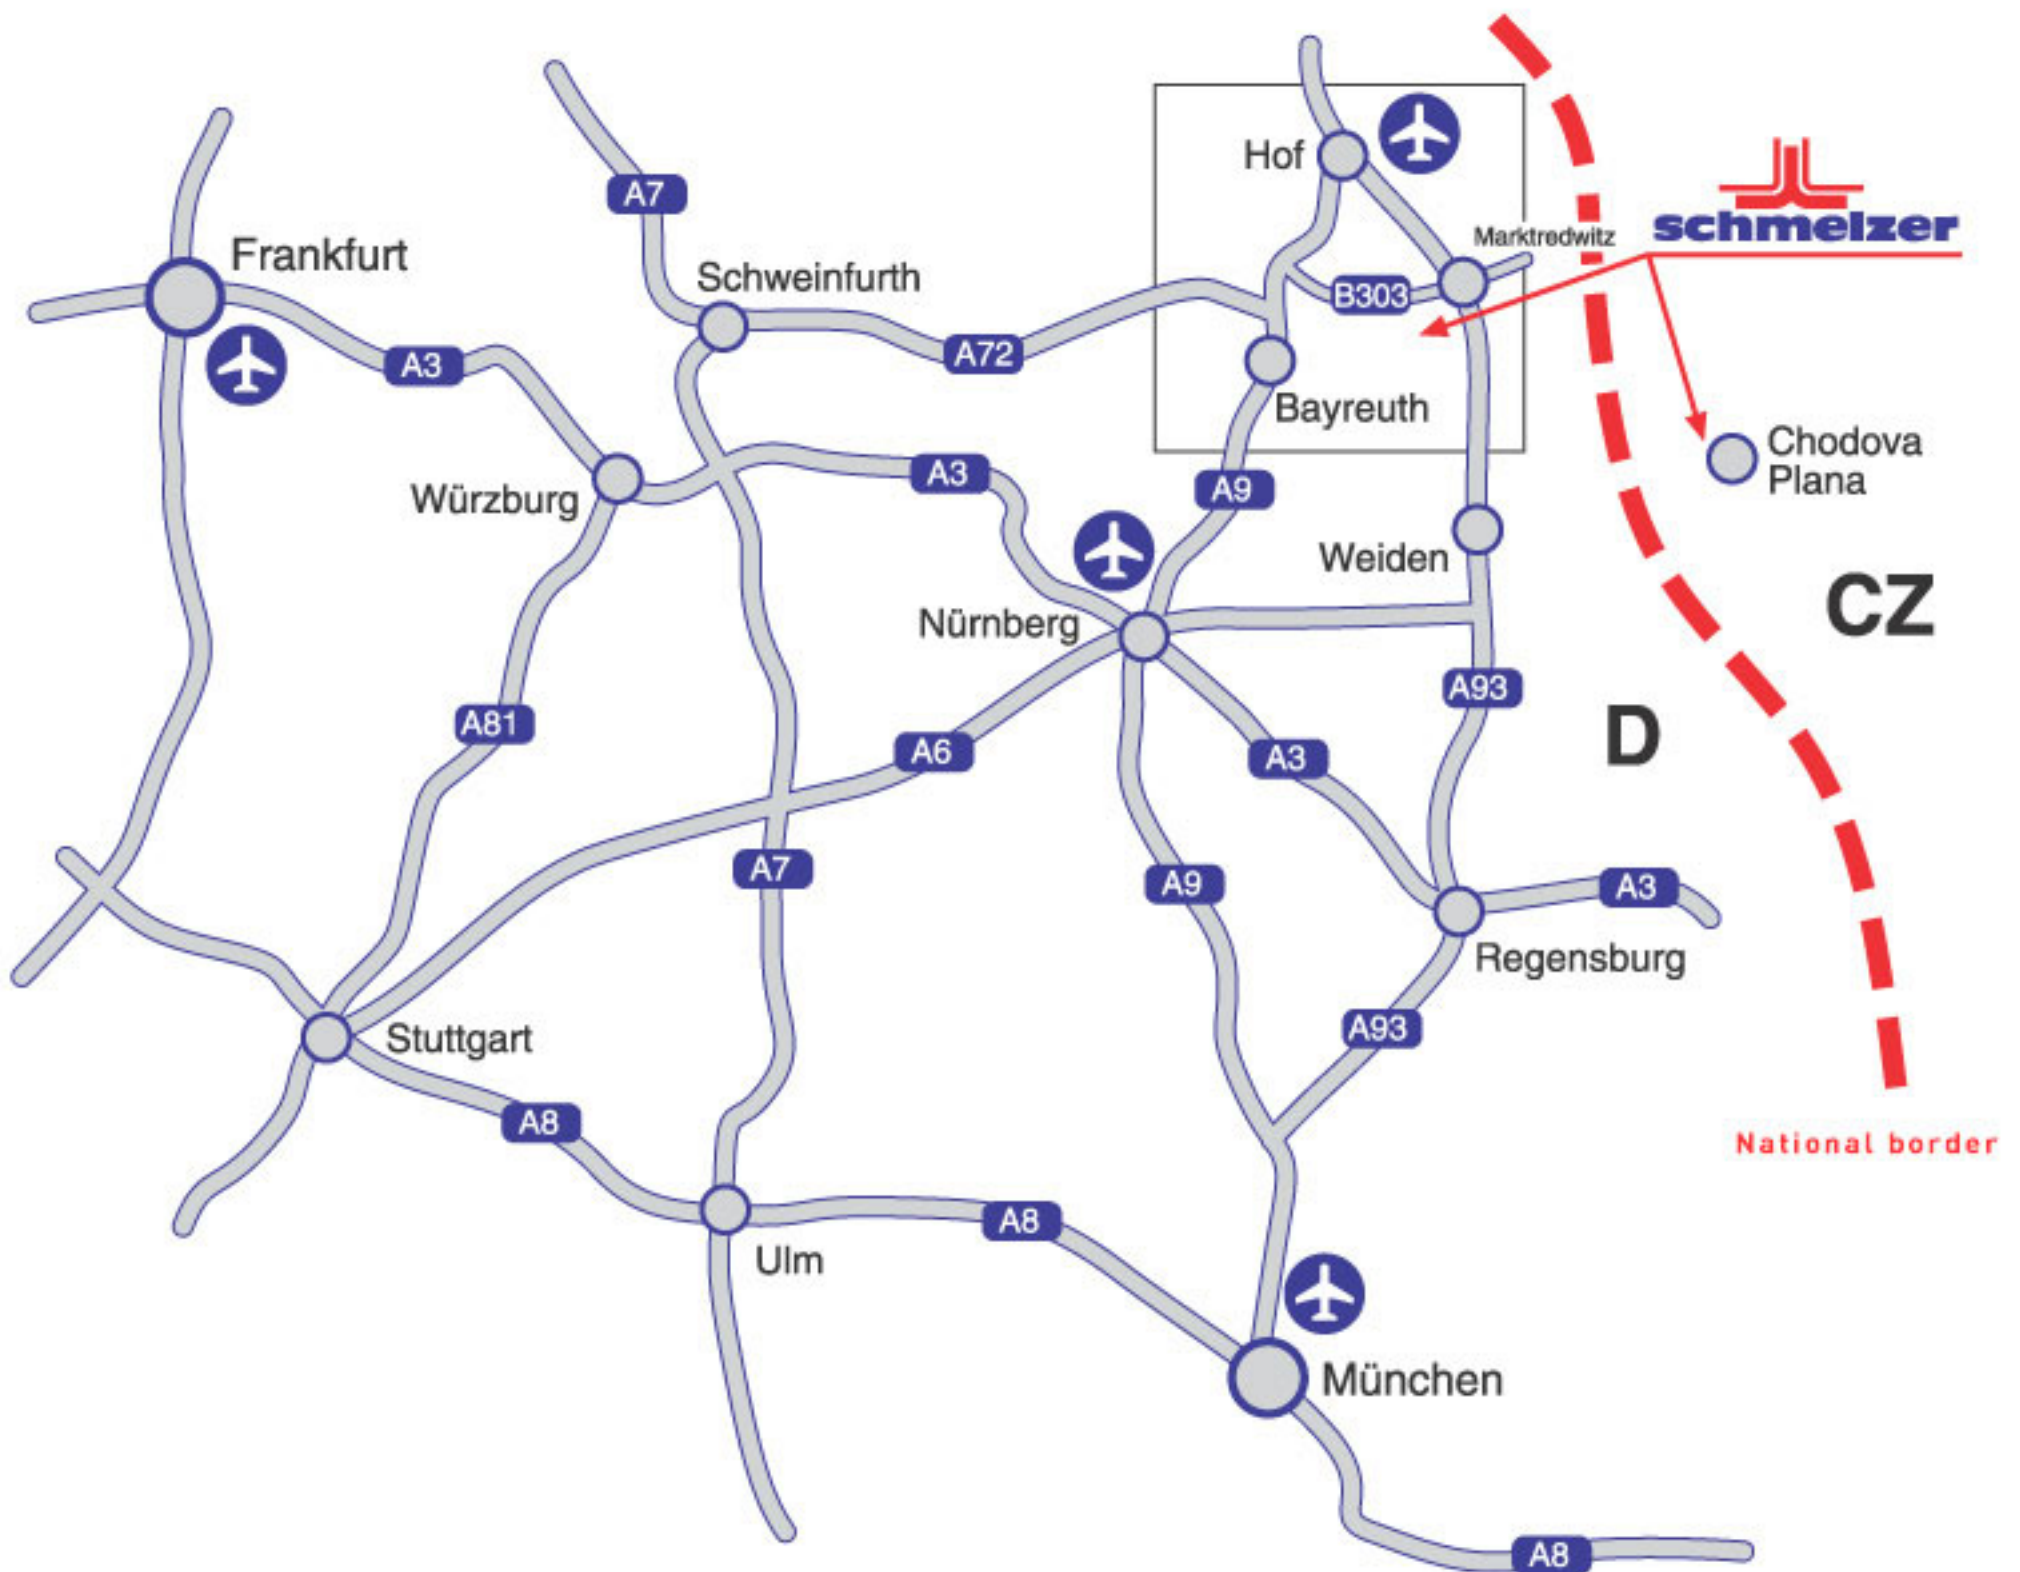

# General view of south-east Germany

**A93 Exit Waldershof direction Waldershof at the traffic light on the right side.**