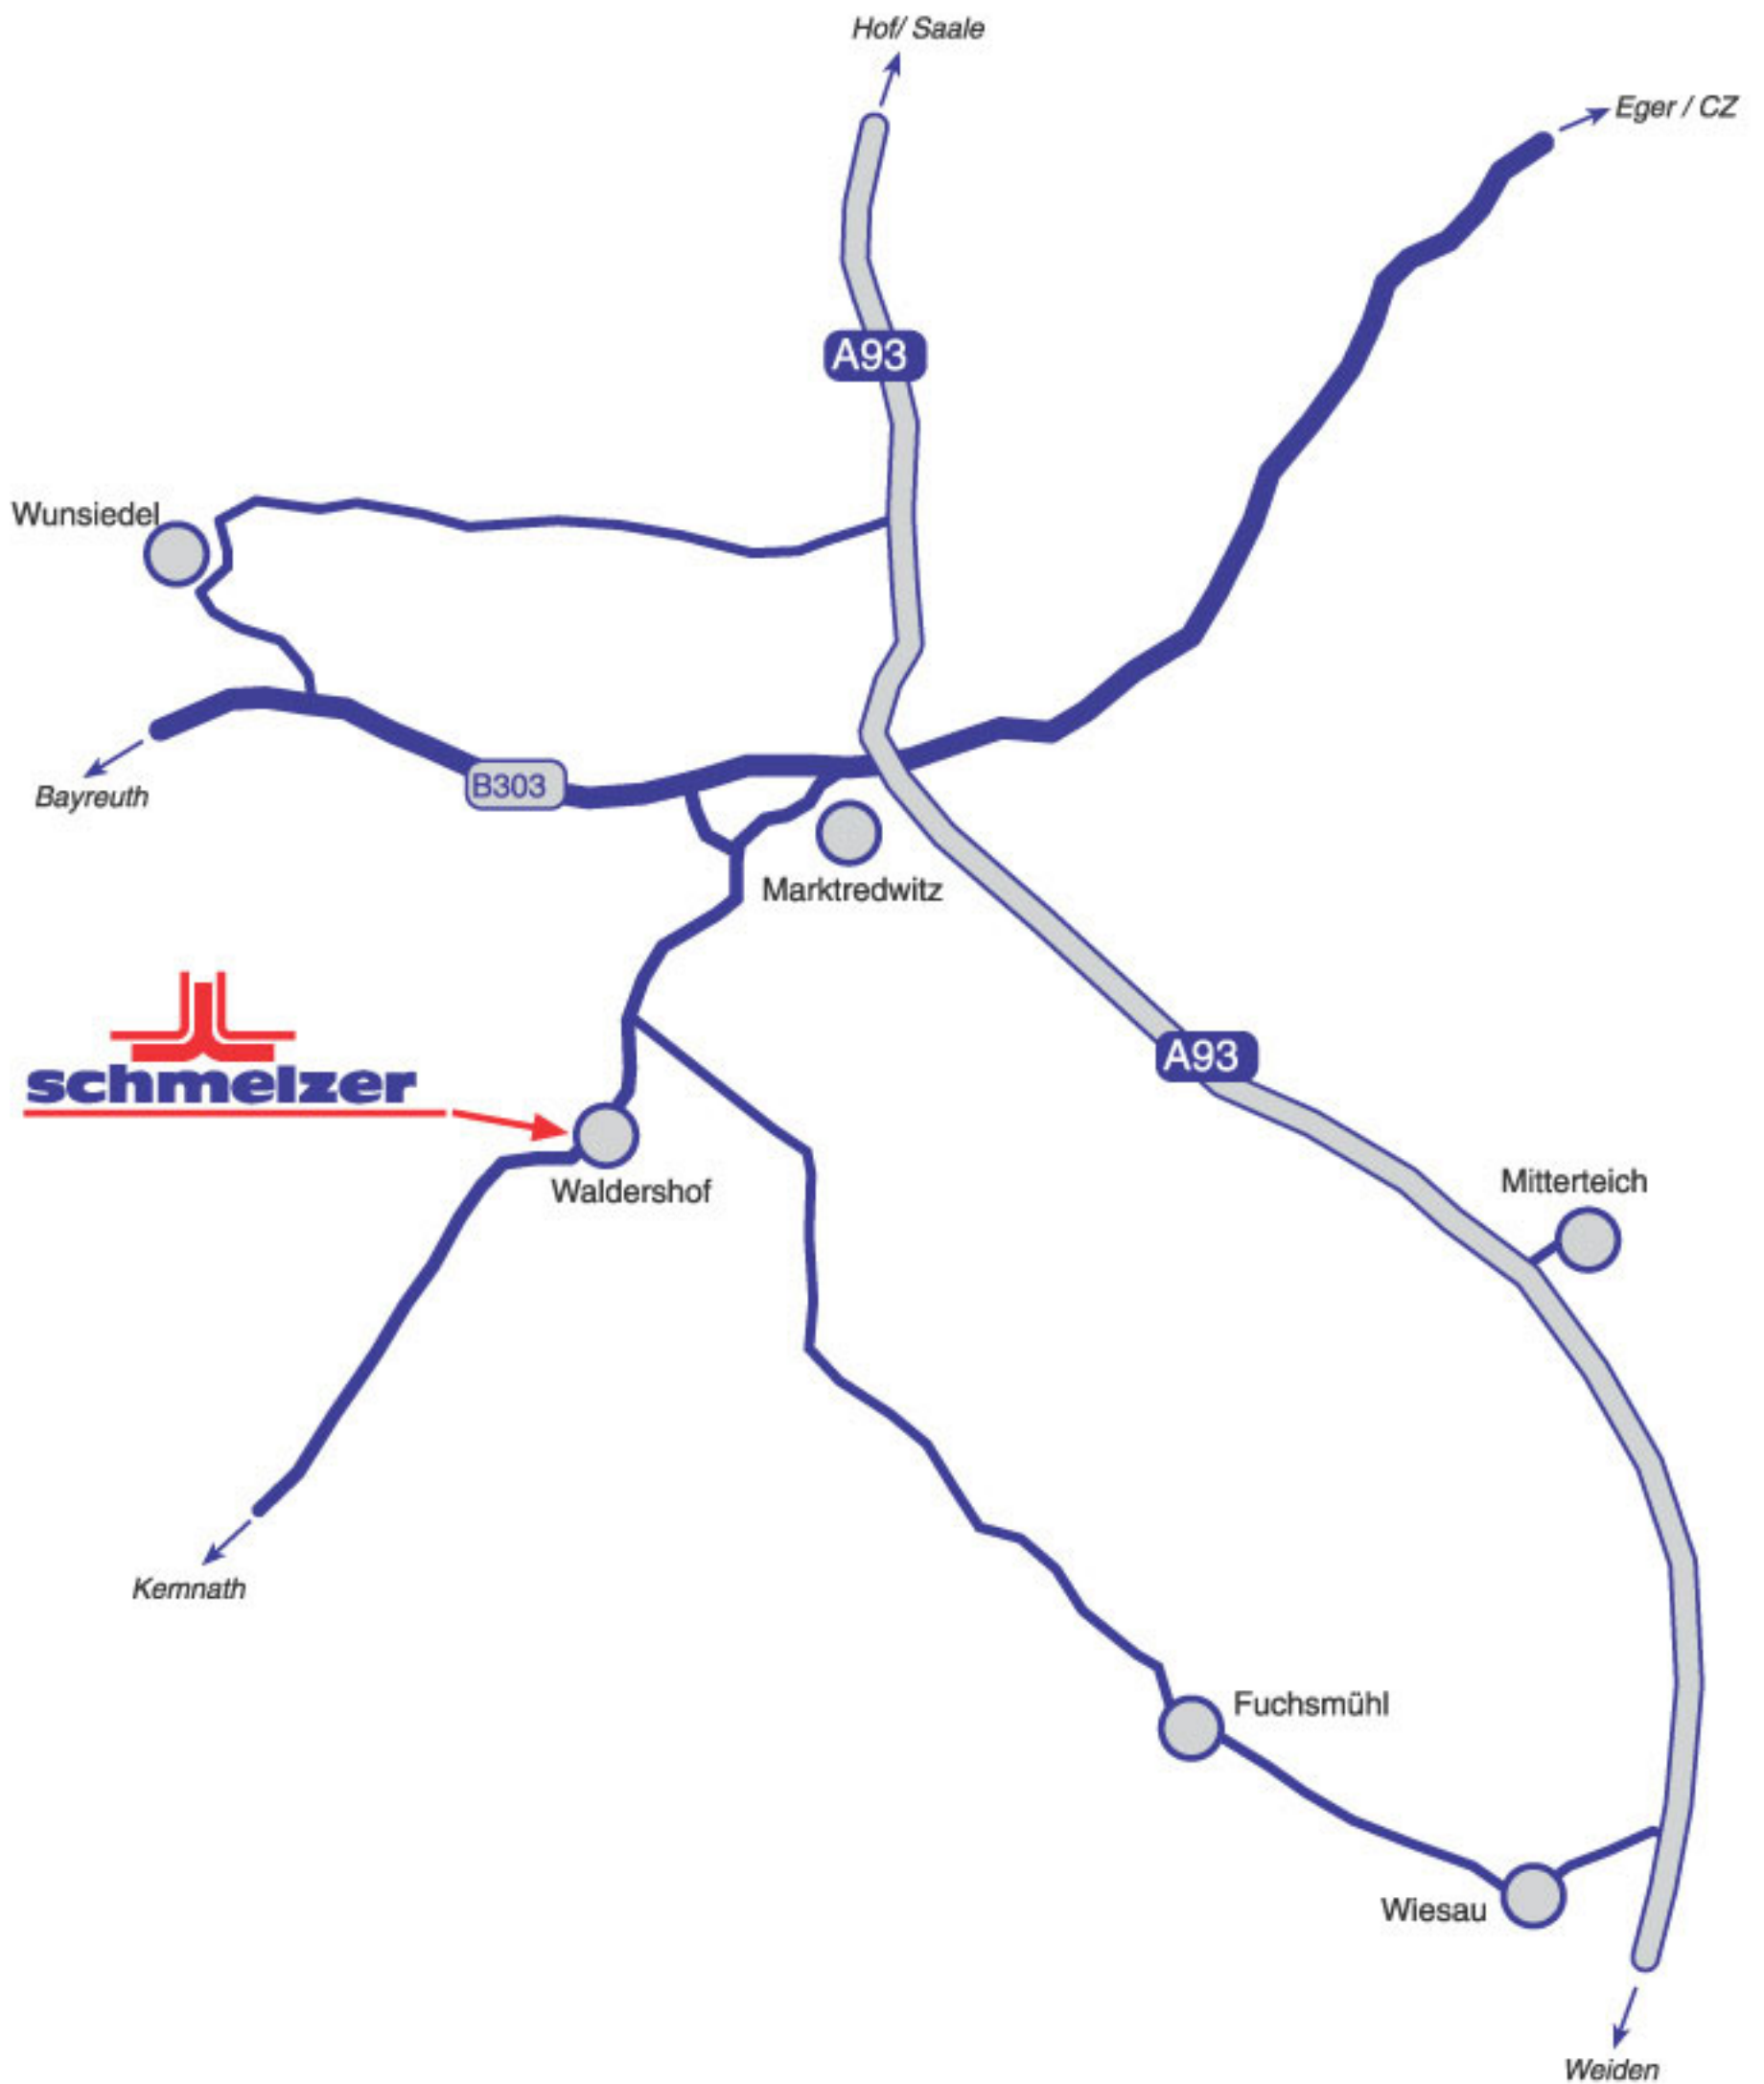

# General view of south-east Germany

**A93 Exit Waldershof direction Waldershof at the traffic light on the right side.**